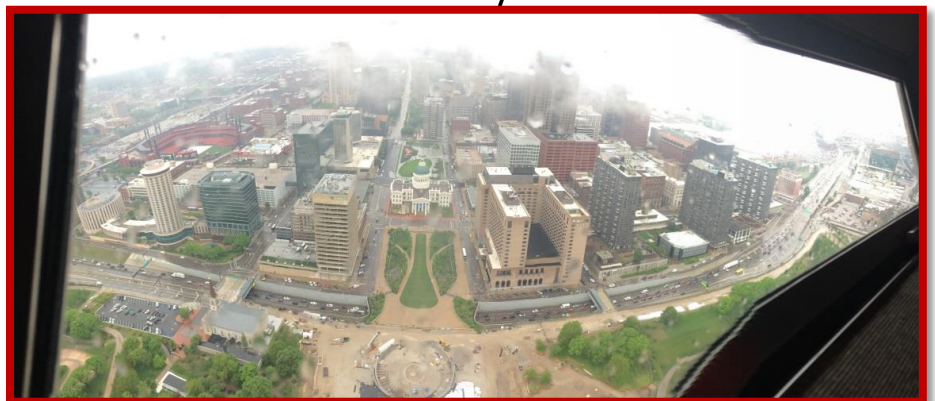

Mike Hahn represented St. Mary's School on the Safety Patrol Trip to St. Louis, Missouri

Home of the St. Louis Cardinals

Dome inside the Old St. Louis County Courthouse

View from inside the Gateway Arch

Meramec Caverns, located in the foothills of the Ozark Mountains