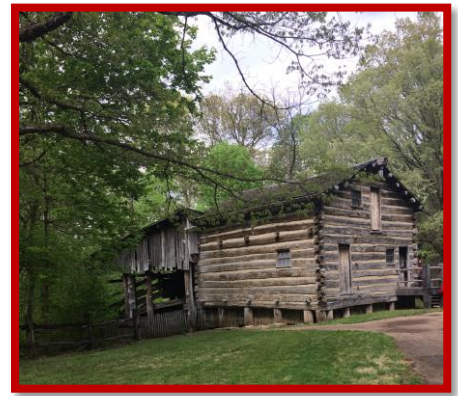

Mike Hahn represented St. Mary's School on the Safety Patrol Trip to St. Louis, Missouri

Home of the St. Louis Cardinals

Dome inside the Old St. Louis County Courthouse

View from inside the Gateway Arch

Meramec Caverns, located in the foothills of the Ozark Mountains